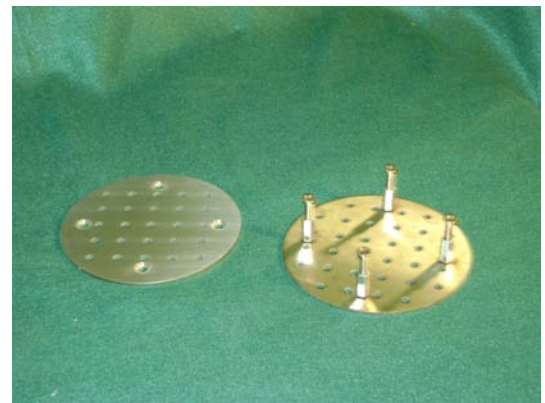

## Swiss Style Talk Thru

Six inch round stainless steel Talk Thru has offset holes in front and rear to allow natural voice transmission. Talk Thru is available as interior or exterior model (specify). It fits glass from 1/4" inch to 1 7/8 " thick. Denote glass thickness of window when ordering Talk Thru.

Requires 5" diameter hole.

Class I or III bullet resistant.